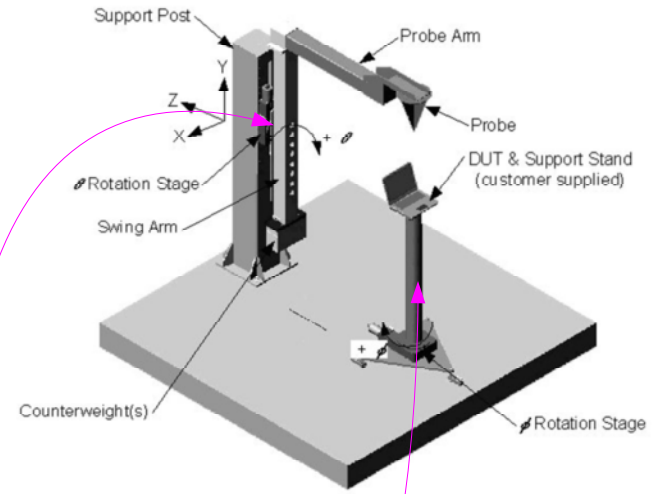

NSI 3D Antenna Test System Upgrade Paths

NSI-800F-10
Single axis FF
Test System

NSI-SC-5607
Mounting base &
Rotary Joint

NSI-SC-5650-1
Far-field Tx Stand

Dual-pol probe &
NSI-RF-
Dual port switch

NSI-SP-1018
Dielectric AUT
Mount

**NSI-700S-90 OTA
Test System**